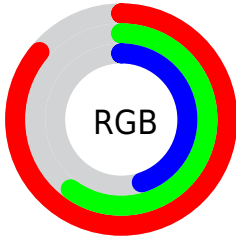

Distribution

- Red (86%)
- Green (60%)
- Blue (45%)