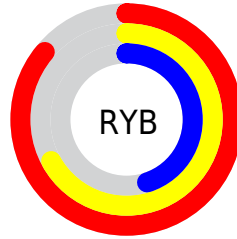

- Red (86%)
- Yellow (67%)
- Blue (45%)