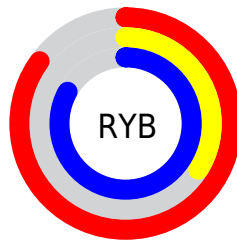

Red (85%)

Yellow (34%)

Blue (83%)