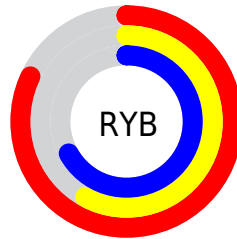

Details

The XYZ color **43.8925, 37.2559, 43.9074** is a light color, and the websafe version is hex **CC9999**. A complement of this color would be **43.1373, 54.7346, 53.0936**, and the grayscale version is **37.2451, 39.1848, 42.6722**.

A 20% lighter version of the original color is **75.9918, 68.5793, 81.9050**, and **20.7099, 16.4941, 19.8615** is the 20% darker color. If you saturate the color by 10%, you get **39.8208, 30.9126, 36.9995**, and if you desaturate by 10%, it is **48.6601, 44.8157, 51.5855**.

Distribution

Red (82%)

Green (58%)

Blue (67%)

Red (82%)

Yellow (58%)

Blue (67%)

Cyan (0%)