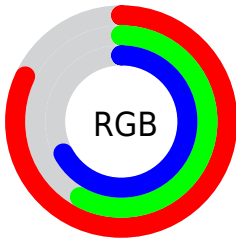

Distribution

Red (82%)

Green (58%)

Blue (67%)