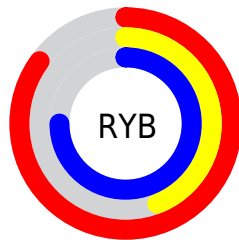

Red (85%)

Yellow (44%)

Blue (75%)