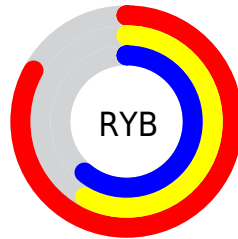

- Red (83%)
- Yellow (58%)
- Blue (61%)