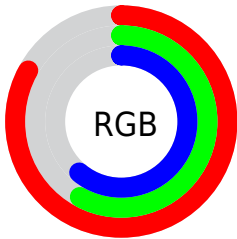

Distribution

- Red (83%)
- Green (58%)
- Blue (61%)