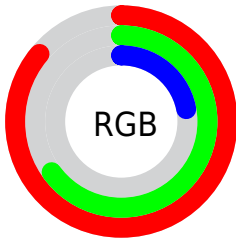

Distribution

- Red (86%)
- Green (65%)
- Blue (22%)