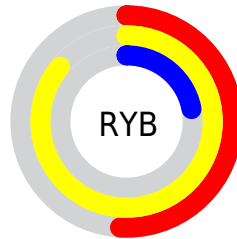

- Red (51%)
- Yellow (86%)
- Blue (22%)