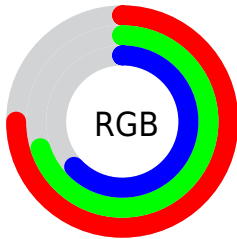

Distribution

Red (75%)

Green (70%)

Blue (63%)