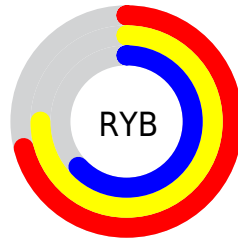

Red (71%)

Yellow (75%)

Blue (63%)