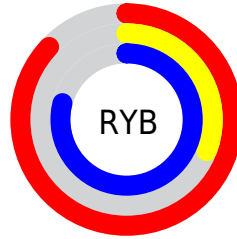

- Red (87%)
- Yellow (31%)
- Blue (79%)