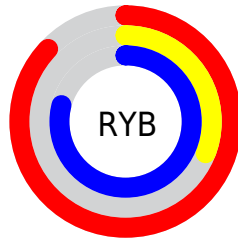

- Red (87%)
- Yellow (31%)
- Blue (79%)