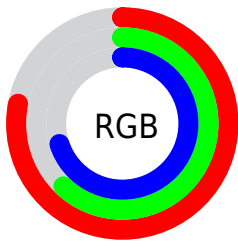

Distribution

Red (78%)

Green (62%)

Blue (70%)