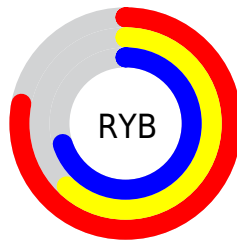

Red (78%)

Yellow (62%)

Blue (70%)