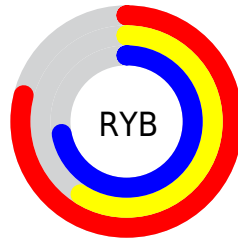

Red (79%)

Yellow (59%)

Blue (72%)