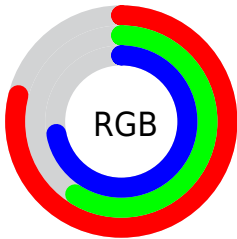

Distribution

Red (79%)

Green (59%)

Blue (72%)