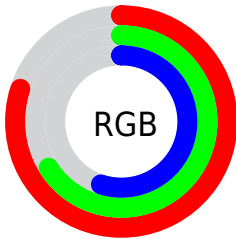

Distribution

- Red (80%)
- Green (66%)
- Blue (55%)