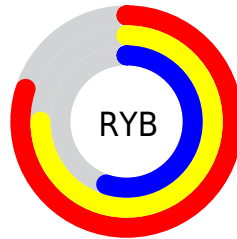

- Red (80%)
- Yellow (75%)
- Blue (55%)