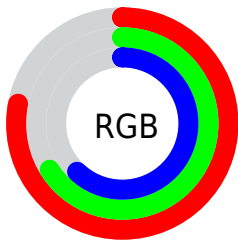

Distribution

- Red (78%)
- Green (66%)
- Blue (62%)