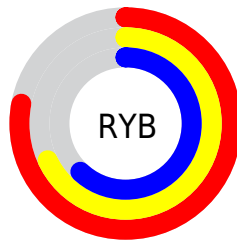

- Red (78%)
- Yellow (68%)
- Blue (62%)