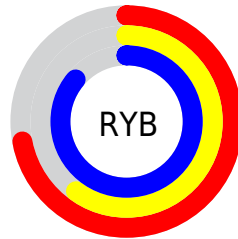

- Red (72%)
- Yellow (60%)
- Blue (86%)