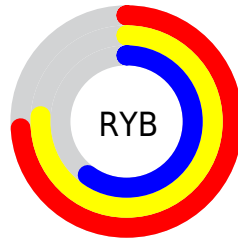

- Red (74%)
- Yellow (76%)
- Blue (60%)