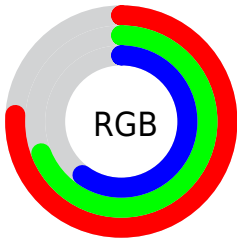

Distribution

- Red (76%)
- Green (69%)
- Blue (60%)