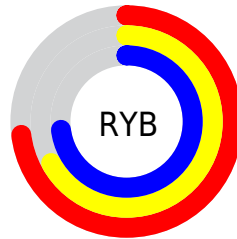

Red (73%)

Yellow (67%)

Blue (73%)