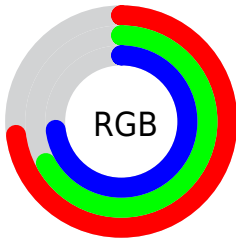

Distribution

Red (73%)

Green (67%)

Blue (73%)