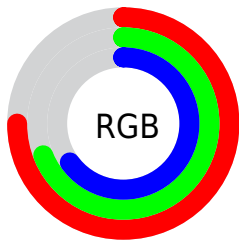

Distribution

Red (75%)

Green (69%)

Blue (65%)