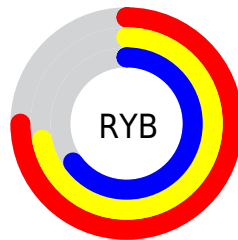

Red (75%)

Yellow (72%)

Blue (65%)