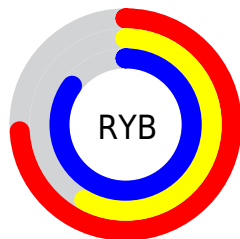

Red (74%)

Yellow (58%)

Blue (85%)