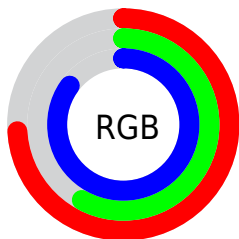

Distribution

Red (74%)

Green (58%)

Blue (85%)