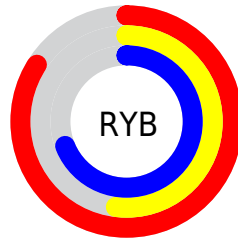

- Red (84%)
- Yellow (52%)
- Blue (69%)