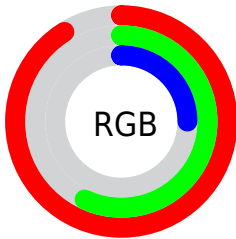

Distribution

- Red (91%)
- Green (57%)
- Blue (25%)