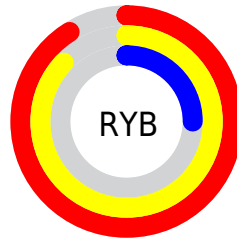

- Red (91%)
- Yellow (87%)
- Blue (25%)