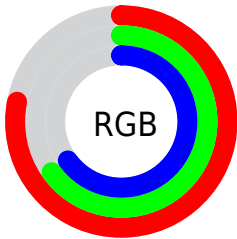

Distribution

Red (78%)

Green (65%)

Blue (65%)