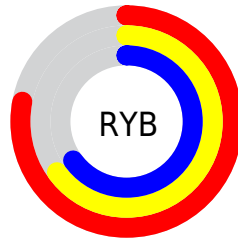

Details

The XYZ color **43.9904, 42.3964, 41.9412** is a light color, and the websafe version is hex **CC9999**. A complement of this color would be **45.8849, 52.1156, 61.0675**, and the grayscale version is **41.3671, 43.5214, 47.3948**.

A 20% lighter version of the original color is **80.4124, 78.7230, 79.3635**, and **20.6696, 19.4057, 18.5759** is the 20% darker color. If you saturate the color by 10%, you get **39.0555, 35.2126, 32.0145**, and if you desaturate by 10%, it is **49.7284, 50.7380, 53.5162**.

Distribution

Red (78%)

Green (65%)

Blue (65%)

Red (78%)

Yellow (65%)

Blue (65%)

Cyan (0%)