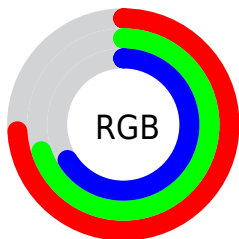

Distribution

- Red (74%)
- Green (70%)
- Blue (66%)