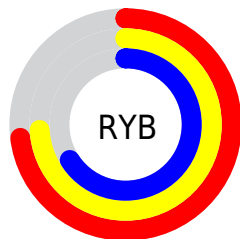

- Red (73%)
- Yellow (74%)
- Blue (66%)