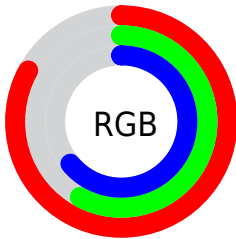

Distribution

Red (83%)

Green (58%)

Blue (64%)