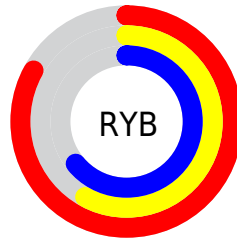

Red (83%)

Yellow (58%)

Blue (64%)