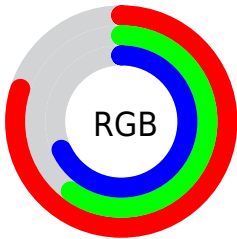

Distribution

- Red (80%)
- Green (60%)
- Blue (68%)