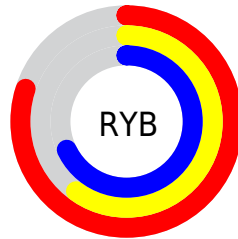

- Red (80%)
- Yellow (60%)
- Blue (68%)