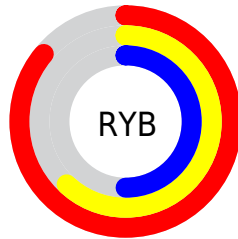

- Red (86%)
- Yellow (62%)
- Blue (50%)