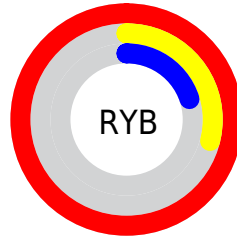

A 20% lighter version of the original color is **51.6565, 38.4127, 16.7484**, and **20.9972, 10.8232, 1.0398** is the 20% darker color. If you saturate the color by 10%, you get **42.4782, 23.4474, 3.2352**, and if you desaturate by 10%, it is **46.5655, 29.7962, 10.2261**.

# Distribution

Red (100%)

Green (28%)

Blue (20%)

Red (100%)

Yellow (29%)

Blue (20%)

Cyan (0%)