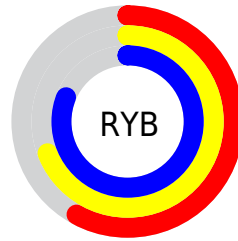

Details

The XYZ color **44.0803, 51.7414, 66.6953** is a light color, and the websafe version is hex **99CCCC**. A complement of this color would be **43.2145, 39.5495, 33.7910**, and the grayscale version is **46.0486, 48.4467, 52.7584**.

A 20% lighter version of the original color is **78.7118, 91.5774, 108.1354**, and **20.6990, 25.0375, 33.8788** is the 20% darker color. If you saturate the color by 10%, you get **39.9840, 48.6651, 66.3183**, and if you desaturate by 10%, it is **48.8633, 55.1925, 67.1102**.

Distribution

Red (58%)

Green (78%)

Blue (81%)

Red (58%)

Yellow (69%)

Blue (81%)

Cyan (28%)