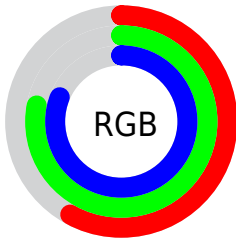

Distribution

Red (58%)

Green (78%)

Blue (81%)