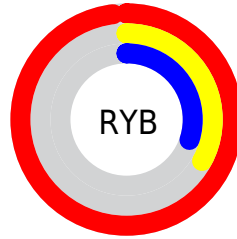

- Red (98%)
- Yellow (33%)
- Blue (30%)