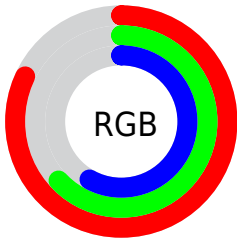

Distribution

Red (82%)

Green (63%)

Blue (58%)