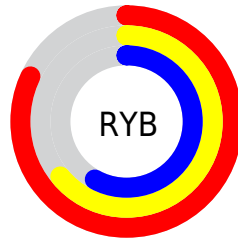

Details

The XYZ color **44.1821, 41.0696, 34.0323** is a light color, and the websafe version is hex **CC9999**. A complement of this color would be **43.5188, 50.4217, 67.1133**, and the grayscale version is **40.1204, 42.2098, 45.9665**.

A 20% lighter version of the original color is **76.5754, 74.6835, 66.8793**, and **20.8101, 18.5914, 14.0470** is the 20% darker color. If you saturate the color by 10%, you get **39.9617, 35.0530, 25.1513**, and if you desaturate by 10%, it is **49.0850, 47.9759, 44.6049**.

Distribution

Red (82%)

Green (63%)

Blue (58%)

Red (82%)

Yellow (64%)

Blue (58%)

Cyan (0%)