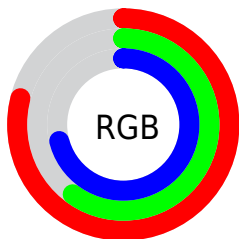

Distribution

- Red (79%)
- Green (60%)
- Blue (71%)