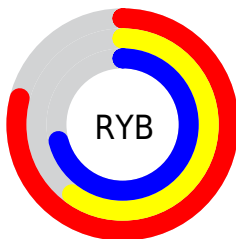

- Red (79%)
- Yellow (60%)
- Blue (71%)