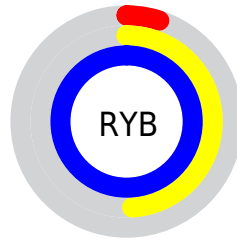

- Red (5%)
- Yellow (49%)
- Blue (100%)