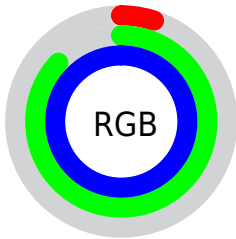

Distribution

- Red (5%)
- Green (87%)
- Blue (100%)