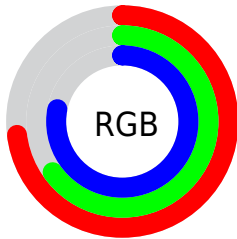

Distribution

Red (73%)

Green (65%)

Blue (78%)