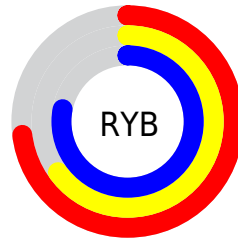

Details

The XYZ color **44.1417, 41.5523, 59.1200** is a light color, and the websafe version is hex **9999CC**. A complement of this color would be **44.8917, 52.3360, 43.3352**, and the grayscale version is **40.8677, 42.9960, 46.8227**.

A 20% lighter version of the original color is **80.6053, 77.4611, 105.3109**, and **20.7707, 18.8922, 28.9374** is the 20% darker color. If you saturate the color by 10%, you get **39.2657, 34.1420, 57.9473**, and if you desaturate by 10%, it is **49.6473, 50.1102, 60.4823**.

Distribution

Red (73%)

Green (65%)

Blue (78%)

Red (73%)

Yellow (65%)

Blue (78%)

Cyan (6%)