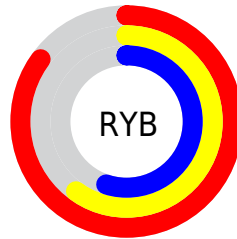

Details

The XYZ color **44.1932, 38.6552, 30.3313** is a light color, and the websafe version is hex **CC9999**. A complement of this color would be **45.4497, 54.7613, 73.1403**, and the grayscale version is **37.9114, 39.8857, 43.4356**.

A 20% lighter version of the original color is **73.1616, 69.3427, 61.1582**, and **20.7436, 17.2406, 12.1320** is the 20% darker color. If you saturate the color by 10%, you get **39.9630, 32.5209, 21.7503**, and if you desaturate by 10%, it is **49.2172, 45.8752, 40.7241**.

Distribution

Red (85%)

Green (59%)

Blue (55%)

Red (85%)

Yellow (60%)

Blue (55%)

Cyan (0%)