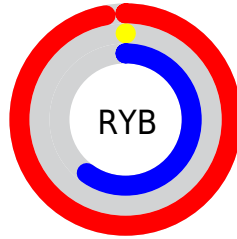

- Red (97%)
- Yellow (0%)
- Blue (60%)