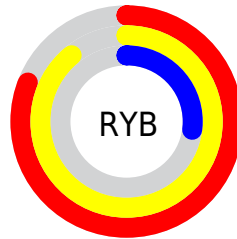

- Red (81%)
- Yellow (89%)
- Blue (27%)