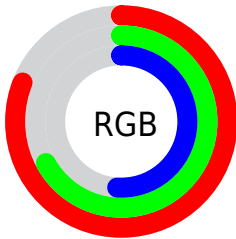

Distribution

Red (81%)

Green (67%)

Blue (51%)