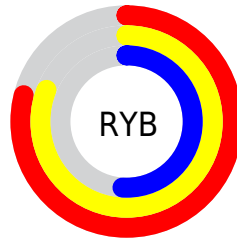

Details

The XYZ color **44.1361, 43.6266, 27.2136** is a light color, and the websafe version is hex **CC9966**. A complement of this color would be **34.2865, 36.8868, 64.3442**, and the grayscale version is **41.6338, 43.8020, 47.7004**.

A 20% lighter version of the original color is **76.7125, 78.5293, 55.9142**, and **20.6889, 20.1154, 10.3816** is the 20% darker color. If you saturate the color by 10%, you get **41.0899, 39.5385, 20.0192**, and if you desaturate by 10%, it is **47.6051, 48.1128, 35.9288**.

Distribution

Red (81%)

Green (67%)

Blue (51%)

Red (79%)

Yellow (81%)

Blue (51%)

Cyan (0%)