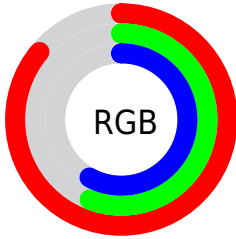

Distribution

- Red (86%)
- Green (56%)
- Blue (58%)