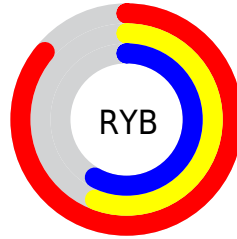

- Red (86%)
- Yellow (56%)
- Blue (58%)