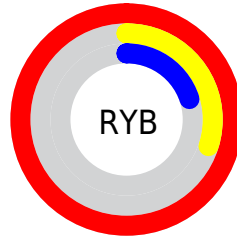

- Red (100%)
- Yellow (30%)
- Blue (20%)