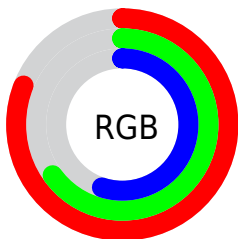

Distribution

Red (81%)

Green (65%)

Blue (55%)