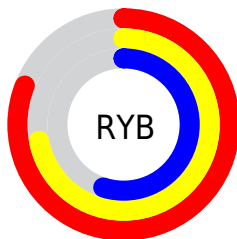

Red (81%)

Yellow (72%)

Blue (55%)