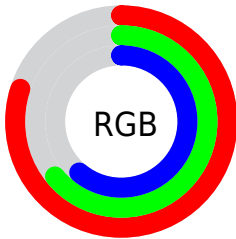

Distribution

- Red (80%)
- Green (64%)
- Blue (61%)