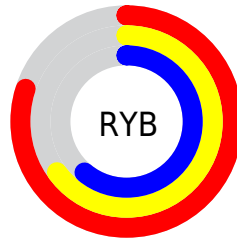

- Red (80%)
- Yellow (65%)
- Blue (61%)