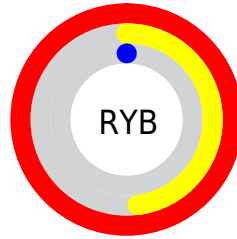

- Red (100%)
- Yellow (48%)
- Blue (0%)