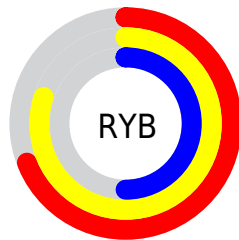

- Red (69%)
- Yellow (80%)
- Blue (50%)