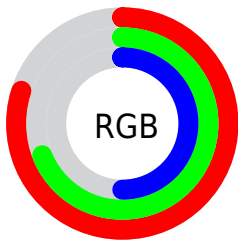

Distribution

- Red (80%)
- Green (69%)
- Blue (50%)