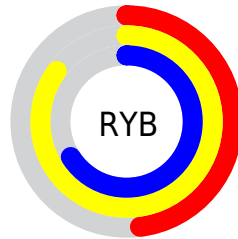

Details

The XYZ color **44.4309, 58.9519, 27.4495** is a light color, and the websafe version is hex **99CC66**. A complement of this color would be **35.7190, 27.3137, 68.3585**, and the grayscale version is **49.8477, 52.4437, 57.1112**.

A 20% lighter version of the original color is **74.9605, 90.8233, 54.6541**, and **20.9524, 29.5895, 10.5683** is the 20% darker color. If you saturate the color by 10%, you get **41.0166, 57.3314, 21.0632**, and if you desaturate by 10%, it is **48.3370, 60.7952, 35.4139**.

Distribution

Red (66%)

Green (85%)

Blue (48%)

Red (48%)

Yellow (85%)

Blue (66%)

Cyan (22%)