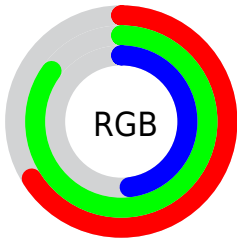

Distribution

Red (66%)

Green (85%)

Blue (48%)