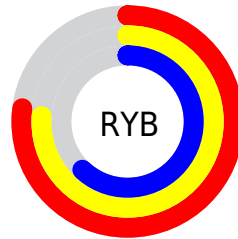

Details

The XYZ color **44.3761, 45.2208, 38.2879** is a light color, and the websafe version is hex **CCCCCC**. A complement of this color would be **39.5903, 42.5968, 58.3602**, and the grayscale version is **43.3353, 45.5921, 49.6498**.

A 20% lighter version of the original color is **81.2483, 83.3493, 74.0931**, and **20.9645, 21.2067, 16.6240** is the 20% darker color. If you saturate the color by 10%, you get **40.9375, 40.8099, 29.5376**, and if you desaturate by 10%, it is **48.2315, 50.0350, 48.5026**.

Distribution

Red (77%)

Green (69%)

Blue (62%)

Red (77%)

Yellow (76%)

Blue (62%)

Cyan (0%)

Magenta (10%)

Yellow (20%)

Black (23%)

Cyan (23%)

Magenta (31%)

Yellow (38%)

Brightness & Saturation Gradients

These gradients show how the XYZ color 44.3761, 45.2208, 38.2879 changes by changing the brightness by 10 percent. The first figure shows a shift by +10% for each color and the second figure -10%.