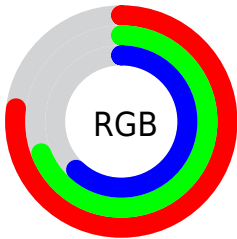

Distribution

Red (77%)

Green (69%)

Blue (62%)