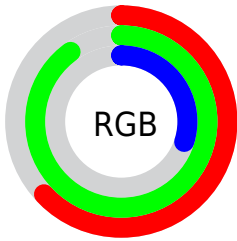

Distribution

Red (63%)

Green (90%)

Blue (30%)