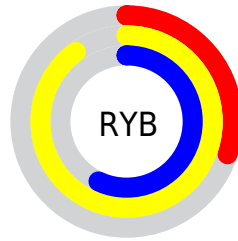

Details

The XYZ color **44.2993, 64.6925, 16.9896** is a light color, and the websafe version is hex **99CC33**. The color can be described as light muted chartreuse. A complement of this color would be **28.5473, 16.9037, 76.6247**, and the grayscale version is **50.3147, 52.9350, 57.6462**.

A 20% lighter version of the original color is **69.1383, 88.2460, 35.2190**, and **20.8505, 33.2174, 5.3414** is the 20% darker color. If you saturate the color by 10%, you get **41.6466, 63.4035, 13.4118**, and if you desaturate by 10%, it is **47.4120, 66.1897, 22.0829**.

Distribution

Red (63%)

Green (90%)

Blue (30%)

Red (30%)

Yellow (90%)

Blue (57%)

Cyan (30%)