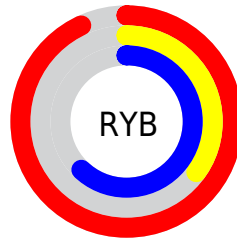

- Red (93%)
- Yellow (35%)
- Blue (62%)