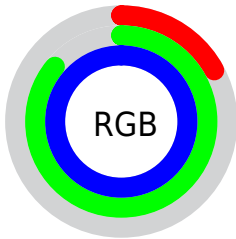

Distribution

- Red (17%)
- Green (86%)
- Blue (100%)