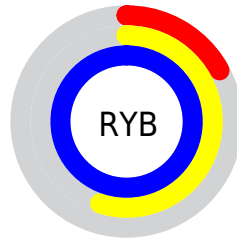

- Red (17%)
- Yellow (55%)
- Blue (100%)