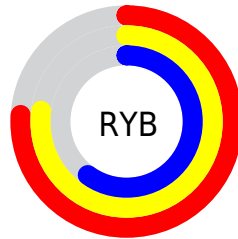

- Red (76%)
- Yellow (77%)
- Blue (60%)