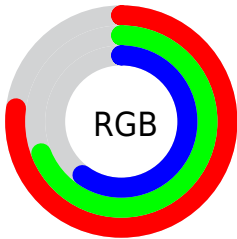

Distribution

- Red (77%)
- Green (69%)
- Blue (60%)