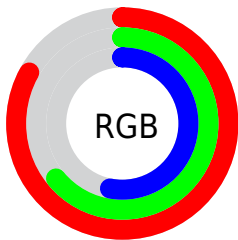

Distribution

Red (83%)

Green (64%)

Blue (53%)