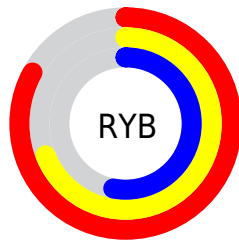

Red (83%)

Yellow (69%)

Blue (53%)