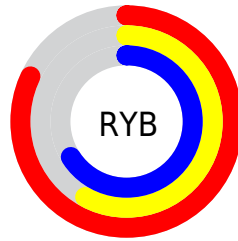

- Red (82%)
- Yellow (58%)
- Blue (66%)