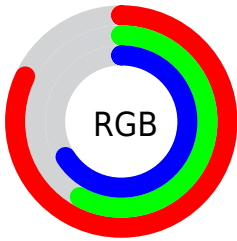

Distribution

- Red (82%)
- Green (58%)
- Blue (66%)